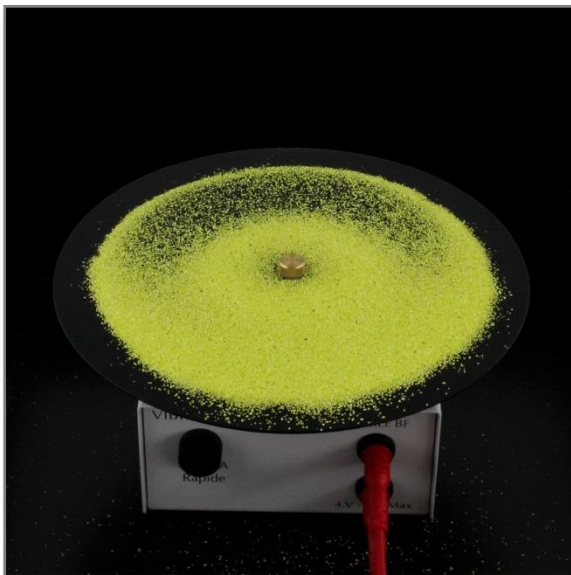

DM200018

Batch of 2 CHLADNI slabs

2 slabs to study CHLADNI figures.

School level

Senior high school.

Technical features

- 1 metal slab in square shape 180x180mm
- 1 metal slab in circle shape \varnothing 180mm
- To use with the Melde vibrator
- Weight: 0.480 g
- Packaging: individual sachet.

Product advantages

- 2 shapes for **more experiments**.
- Included in the complete **CHLADNI kit**.

Examples of experiments

- CHLADNI figures.

Associated products

- Box of 200g sand for CHLADNI experiment – **DM200019**
- CHLADNI slab in violin shape – **DM200020**
- Complete CHLADNI experiment kit – **DM200021**
- Melde vibrator – **DM200005**

Melde vibrator

Experiments

CHLADNI figures on Melde vibrator with the square slab

CHLADNI figures on Melde vibrator with the circular slab