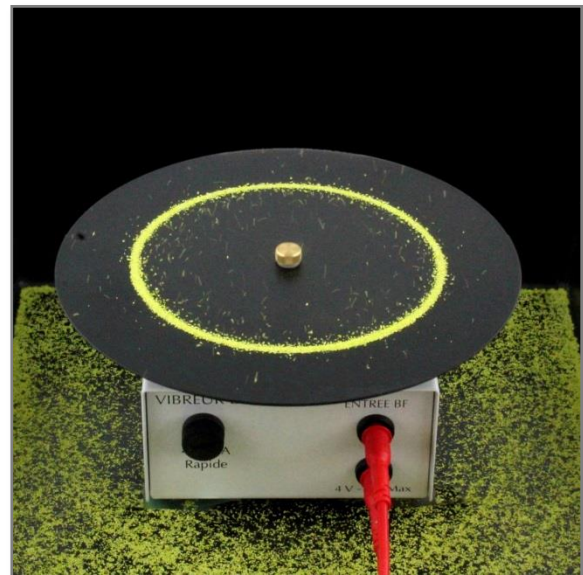

DM200018

Batch of 2 CHLADNI slabs

2 slabs to study CHLADNI figures.

School level

Senior high school.

Technical features

- 1 metal slab in square shape 180x180mm
- 1 metal slab in circle shape \varnothing 180mm
- To use with the Melde vibrator
- Weight: 0.480 g
- Packaging: individual sachet.

Product advantages

- 2 shapes for **more experiments**.
- Included in the complete **CHLADNI kit**.

Examples of experiments

- CHLADNI figures.

Associated products

- Box of 200g sand for CHLADNI experiment – **DM200019**
- CHLADNI slab in violin shape – **DM200020**
- Complete CHLADNI experiment kit – **DM200021**
- Melde vibrator – **DM200005**

Melde vibrator

Experiments

CHLADNI figures on Melde vibrator with the square slab

CHLADNI figures on Melde vibrator with the circular slab