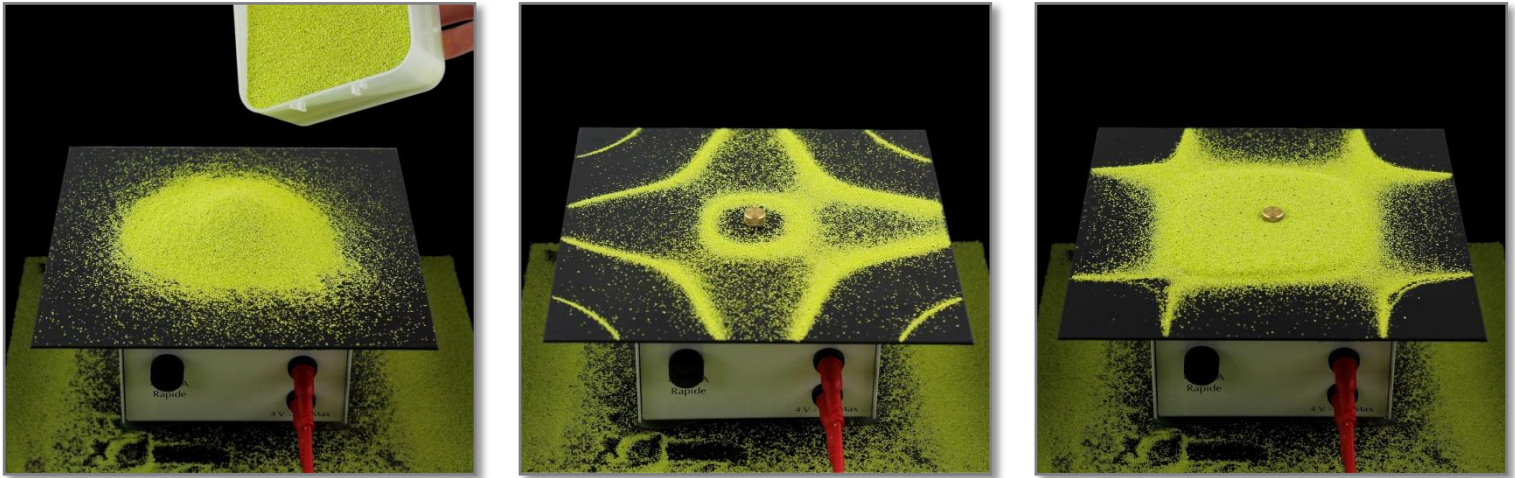

DM200018

Batch of 2 CHLADNI slabs

2 slabs to study CHLADNI figures.

School level

Senior high school.

Technical features

- 1 metal slab in square shape 180x180mm
- 1 metal slab in circle shape \varnothing 180mm
- To use with the Melde vibrator
- Weight: 0.480 g
- Packaging: individual sachet.

Product advantages

- 2 shapes for **more experiments**.
- Included in the complete **CHLADNI kit**.

Examples of experiments

- CHLADNI figures.

Associated products

- Box of 200g sand for CHLADNI experiment – **DM200019**
- CHLADNI slab in violin shape – **DM200020**
- Complete CHLADNI experiment kit – **DM200021**
- Melde vibrator – **DM200005**

Melde vibrator

Experiments

CHLADNI figures on Melde vibrator with the square slab

CHLADNI figures on Melde vibrator with the circular slab